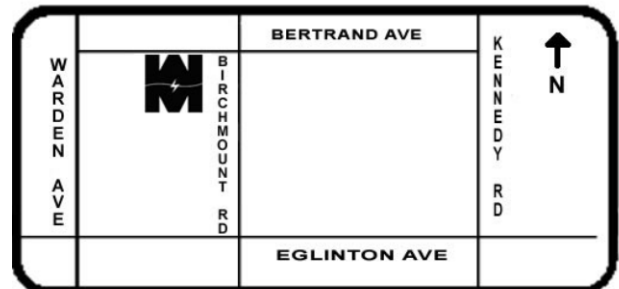

51 Bertrand Ave. Scarborough, ON

www.wiringmart.com