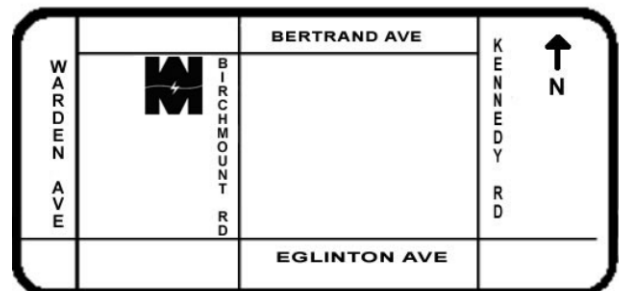

Package Includes:

- 1 - 200A Main Breaker
- 2 - 15A AFCI Breakers
- 6 - 1P 15A Breakers
- 2 - 1P 20A Breakers
- 1 - 2P 30A Breaker
- 1 - 2P 40A Breaker

(416)-752-7360

Monday to Friday - 7am - 6pm
Saturday - 8am - 4pm
Sunday - CLOSED