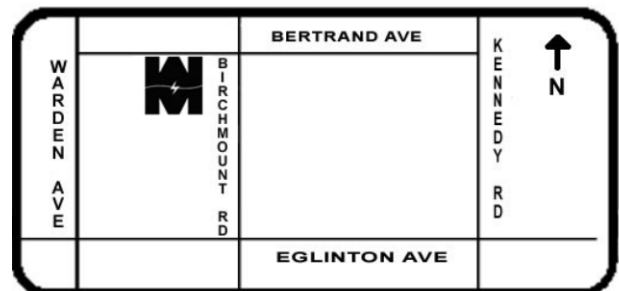

51 Bertrand Ave. Scarborough, ON

www.wiringmart.com