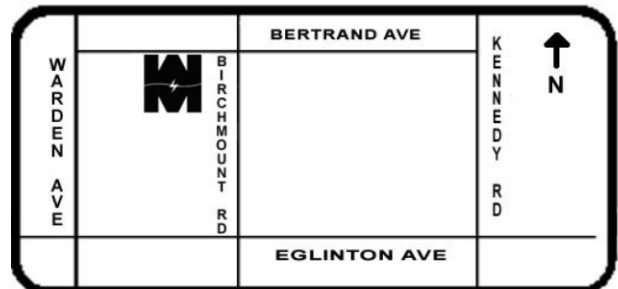

40/80 Circuits

Package Includes:

- 1 - 200A Main Breaker
- 2 - 15A AFCI Breakers
- 6 - 1P 15A Breakers
- 2 - 1P 20A Breakers
- 1 - 2P 30A Breaker
- 1 - 2P 40A Breaker

(416)-752-7360

Monday to Friday - 7am - 6pm
Saturday - 8am - 4pm
Sunday - CLOSED