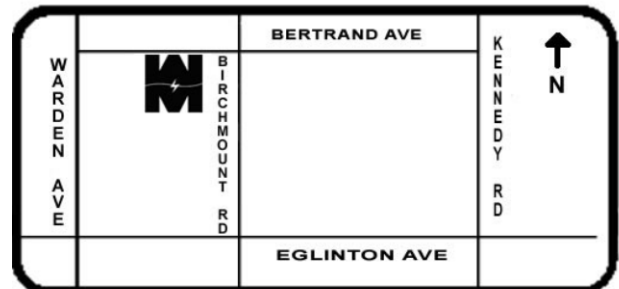

Package Includes:

- 1 - 200A Main Breaker
- 2 - 15A AFCI Breakers
- 6 - 1P 15A Breakers
- 2 - 1P 20A Breakers
- 1 - 2P 30A Breaker
- 1 - 2P 40A Breaker

(416)-752-7360

Monday to Friday - 7am - 6pm
Saturday - 8am - 4pm
Sunday - CLOSED