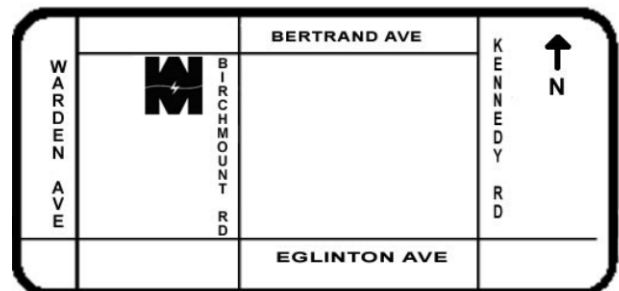

Monday to Friday - 7am - 6pm

Saturday - 8am - 4pm

Sunday - CLOSED

51 Bertrand Ave. Scarborough, ON

[www.wiringmart.com](http://www.wiringmart.com)